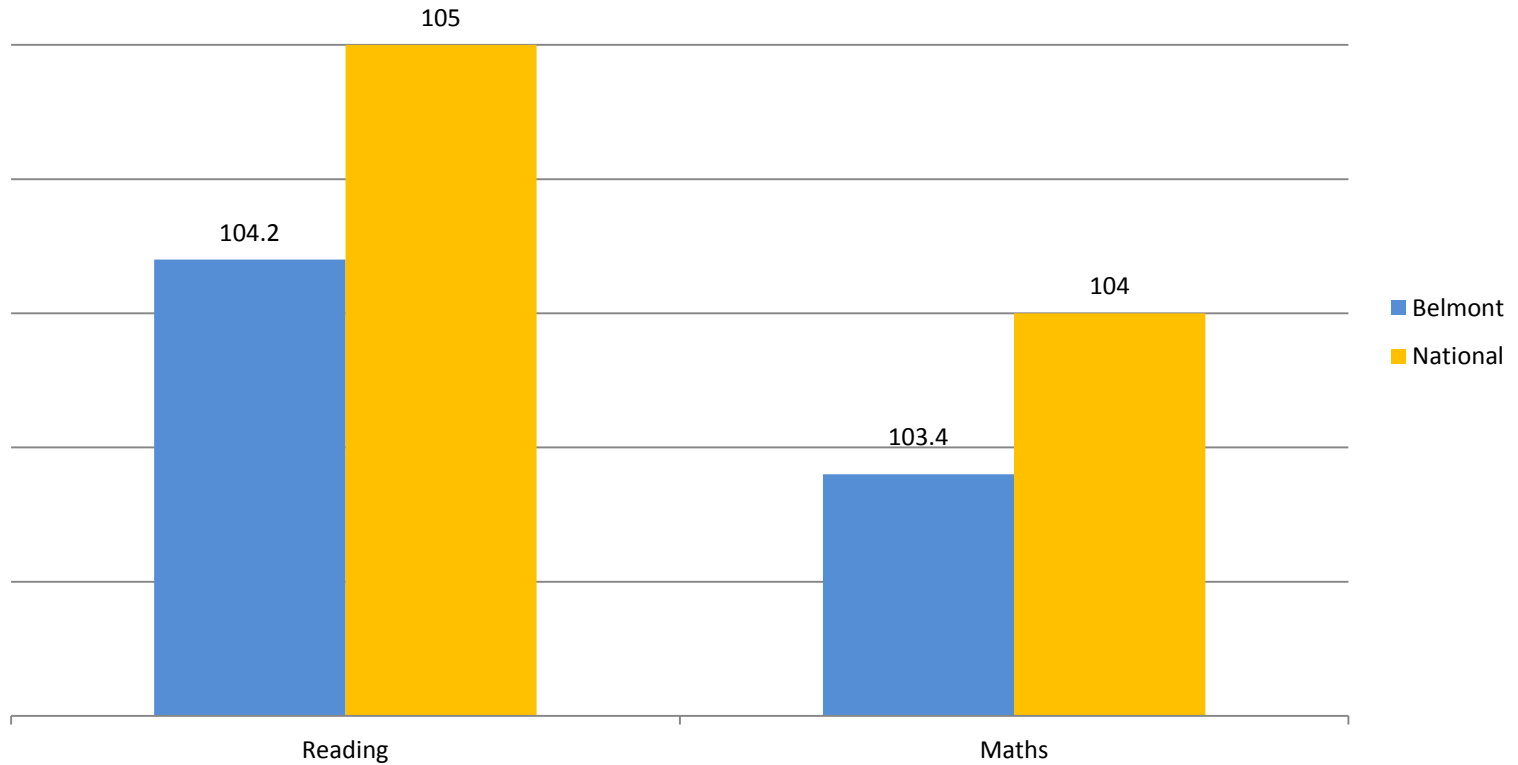

KS2 Average Progress Scores 2018

Belmont's progress was within the average category for all subjects with average being the same as 63% of schools in England.

KS2 Average Scaled Scores 2018

Belmont's average scaled score is in line with National and is above the expected standard of 100.