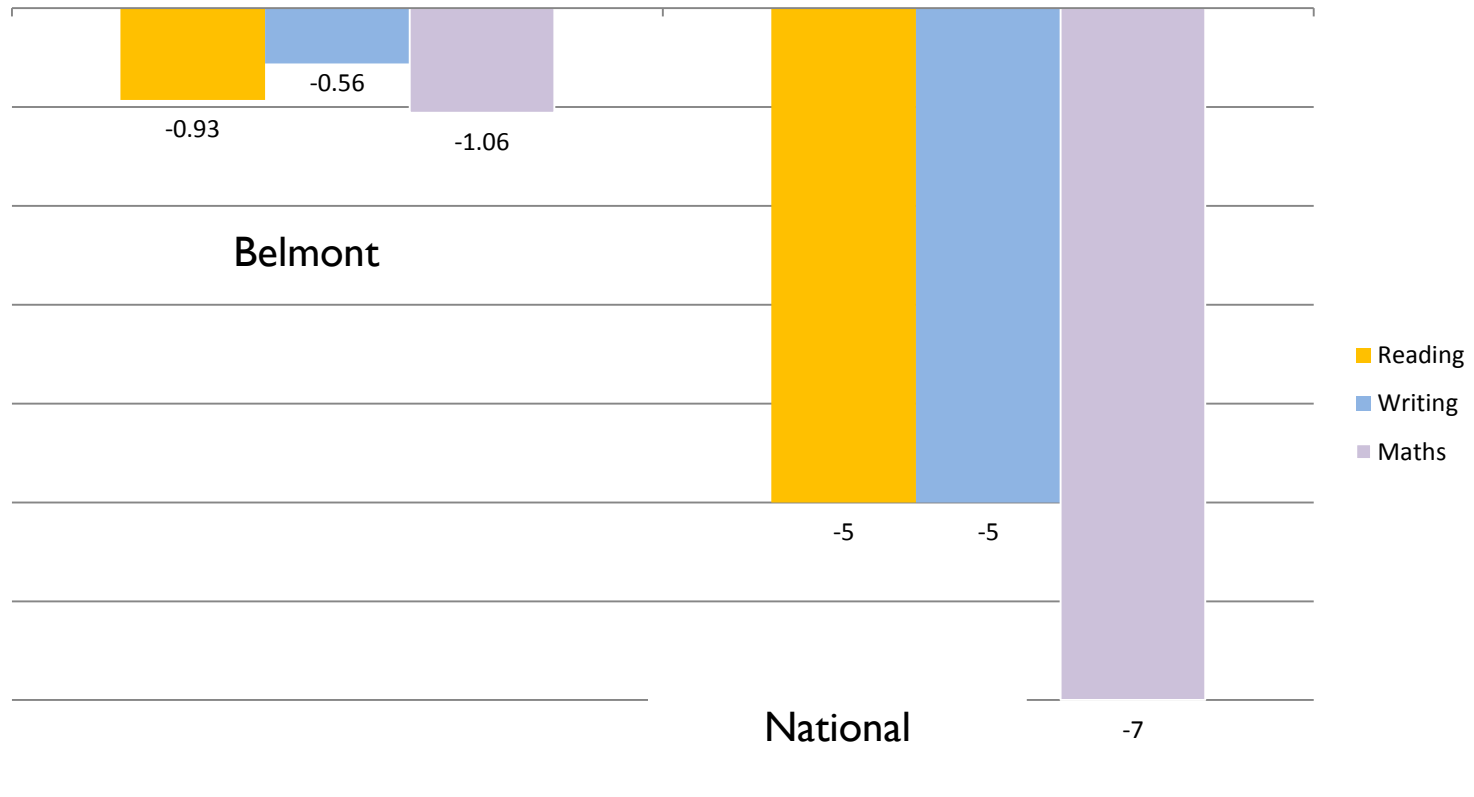

KS2 Average Progress Scores 2018

Belmont's progress was within the average category for all subjects with average being the same as 63% of schools in England.

KS2 Average Scaled Scores 2018

Belmont's average scaled score is in line with National and is above the expected standard of 100.